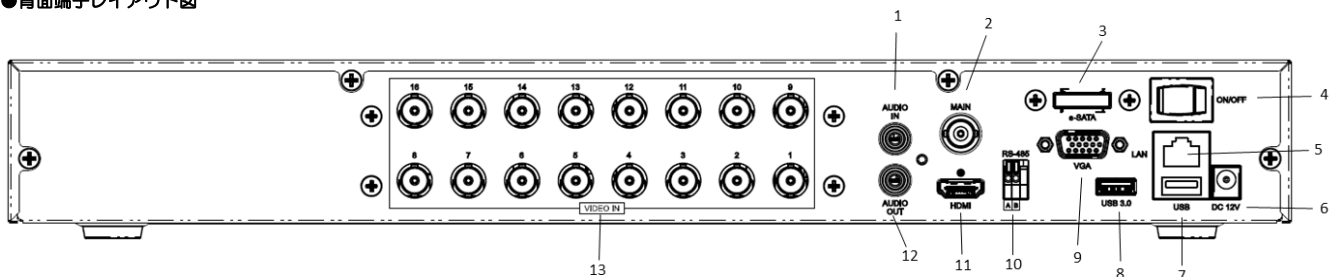

●背面端子レイアウト図

- | | |
|-------------|---------------|
| 1. AUDIO IN | 8. USB |
| 2. BNC | 9. VGA |
| 3. eSATA | 10. RS-485 |
| 4. ON/OFF | 11. HDMI |
| 5. LAN | 12. AUDIO OUT |
| 6. DC12V | 13. VIDEO IN |
| 7. USB | |